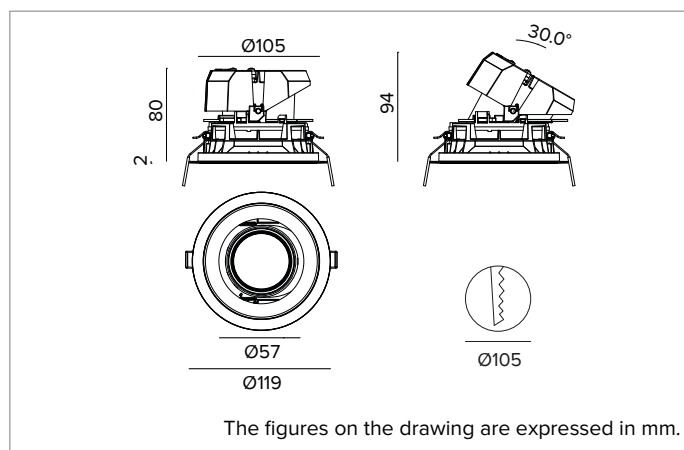

1T8758EL | CCTEVO ARCHITECTURAL 105

Adjustable recessed LED projector in a trim version

		3000K	H(m)	D(m)	E _{max} (lx)
		Ra90		31°	
		Fixture Power	20W	1	0.56
		Source Flux	2267lm	2	1.12
		Fixture Flux	1752lm	3	1.67
		Efficacy	87lm/W	4	2.23
TS1306	I _{max} =2459cd/klm	I _{max}	5576cd	5	2.79